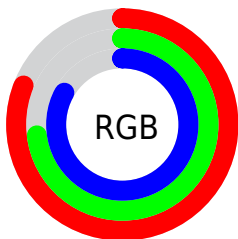

Distribution

- Red (81%)
- Green (73%)
- Blue (83%)