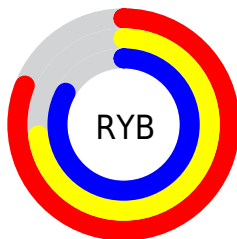

- Red (81%)
- Yellow (73%)
- Blue (83%)