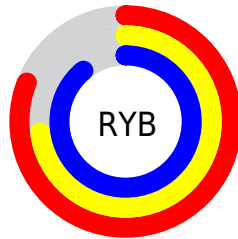

## Conversions Part 2

<b>Format</b>	<b>Color</b>
R <sub>Y</sub> B	207, 186, 227
Decimal	13613795
CIE Lab	78.42, 15.05, -17.73
CIE LCh	78, 23.254, 310.321
Yxy	53.9293, 0.2990, 0.2821
Android (android.graphics.Color)	4291803875 (0xFFCFBAE3)
YUV	196.9530, 14.8132, 8.8112
Hunter-Lab	73.4365, 10.4138, -13.2400

# Details

The RGB color `207, 186, 227` is a light color, and the websafe version is hex `CCCCFF`. A complement of this color would be `206, 227, 186`, and the grayscale version is `197, 197, 197`.

A 20% lighter version of the original color is `255, 242, 255`, and `152, 133, 172` is the 20% darker color. If you saturate the color by 10%, you get `196, 163, 227`, and if you desaturate by 10%, it is `218, 209, 227`.

# Distribution

- Red (81%)
- Green (73%)
- Blue (89%)

- Red (81%)
- Yellow (73%)
- Blue (89%)

- Cyan (9%)
- Magenta (18%)
- Yellow (0%)
- Black (11%)

- Cyan (19%)
- Magenta (27%)
- Yellow (11%)