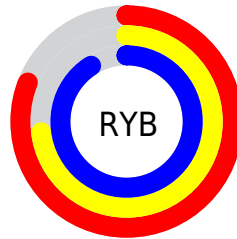

## Conversions Part 2

<b>Format</b>	<b>Color</b>
R <sub>Y</sub> B	207, 187, 231
Decimal	13614055
CIE Lab	78.80, 15.31, -19.32
CIE LCh	79, 24.652, 308.406
Yxy	54.5756, 0.2962, 0.2790
Android (android.graphics.Color)	4291804135 (0xFFCFBBE7)
YUV	197.9960, 16.2710, 7.8965
Hunter-Lab	73.8753, 10.6817, -14.9667

# Details

The RGB color `207, 187, 231` is a light color, and the websafe version is hex `CCCCFF`. A complement of this color would be `211, 231, 187`, and the grayscale version is `198, 198, 198`.

A 20% lighter version of the original color is `255, 243, 255`, and `152, 134, 175` is the 20% darker color. If you saturate the color by 10%, you get `194, 164, 231`, and if you desaturate by 10%, it is `220, 210, 231`.

# Distribution

- Red (81%)
- Green (73%)
- Blue (91%)

- Red (81%)
- Yellow (73%)
- Blue (91%)

- Cyan (10%)
- Magenta (19%)
- Yellow (0%)
- Black (9%)

- Cyan (19%)
- Magenta (27%)
- Yellow (9%)