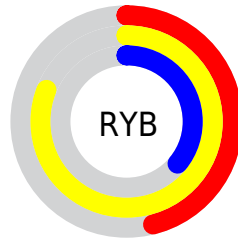

Details

The RGB color **207, 187, 93** is a light color, and the websafe version is hex **C6C666**. The color can be described as light muted orange. A complement of this color would be **93, 113, 207**, and the grayscale version is **183, 183, 183**.

A 20% lighter version of the original color is **255, 243, 146**, and **150, 134, 41** is the 20% darker color. If you saturate the color by 10%, you get **207, 183, 72**, and if you desaturate by 10%, it is **207, 191, 114**.

Distribution

Red (81%)

Green (73%)

Blue (36%)

Red (46%)

Yellow (81%)

Blue (36%)

Cyan (0%)