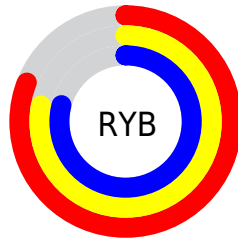

- Red (81%)
- Yellow (78%)
- Blue (79%)