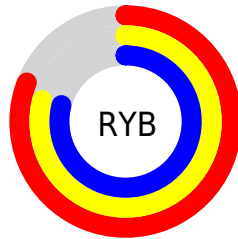

- Red (81%)
- Yellow (79%)
- Blue (79%)