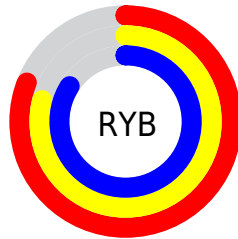

- Red (81%)
- Yellow (79%)
- Blue (84%)