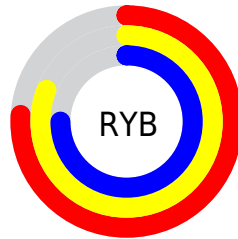

Red (76%)

Yellow (81%)

Blue (75%)