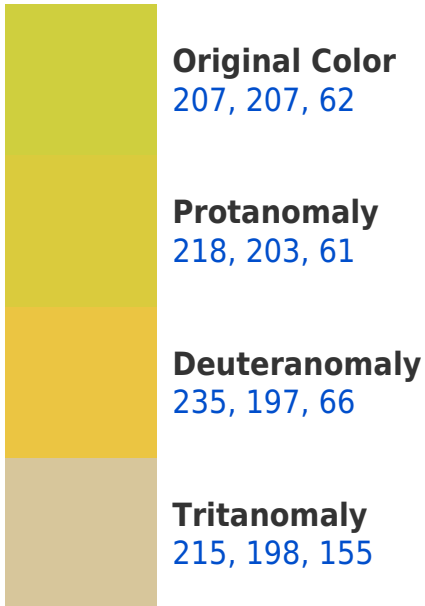

## RGB 207, 207, 62 Background

This preview shows how black text looks on a background with the RGB color 207, 207, 62.

This preview shows how white text looks on a background with the RGB color 207, 207, 62.

## Dichromacy

**Original Color**  
207, 207, 62

**Protanopia**  
225, 201, 60

**Deuteranopia**  
251, 191, 68

**Tritanopia**  
220, 193, 208

# Trichromacy

# Monochromacy