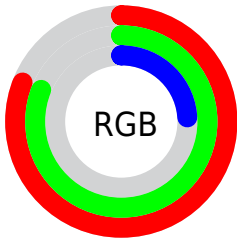

Distribution

- Red (81%)
- Green (81%)
- Blue (24%)