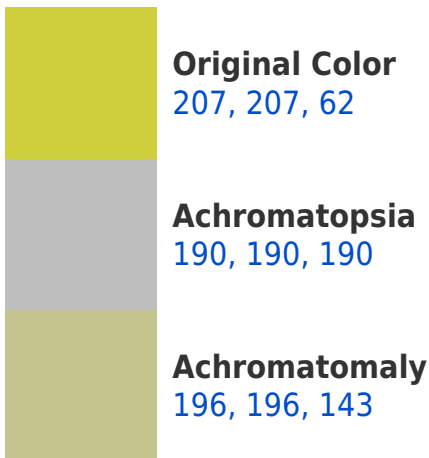

Monochromacy