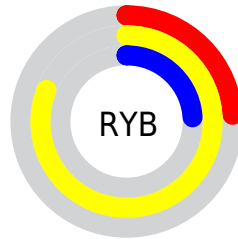

- Red (24%)
- Yellow (81%)
- Blue (24%)