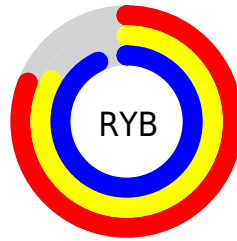

- Red (81%)
- Yellow (83%)
- Blue (93%)