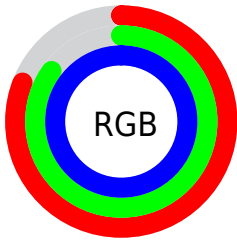

## Conversions Part 2

<b>Format</b>	<b>Color</b>
R <sub>Y</sub> B	207, 215, 255
Decimal	13621503
CIE Lab	86.80, 4.83, -20.00
CIE LCh	87, 20.578, 283.582
Yxy	69.5971, 0.2820, 0.2871
Android (android.graphics.Color)	4291811583 (0xFFCFD8FF)
YUV	217.7550, 18.3618, -9.4321
Hunter-Lab	83.4249, 0.2258, -15.8277

# Details

The RGB color `207, 216, 255` is a light color, and the websafe version is hex `CCCCFF`. A complement of this color would be `255, 246, 207`, and the grayscale version is `218, 218, 218`.

A 20% lighter version of the original color is `255, 255, 255`, and `152, 161, 198` is the 20% darker color. If you saturate the color by 10%, you get `181, 195, 255`, and if you desaturate by 10%, it is `233, 237, 255`.

# Distribution

- Red (81%)
- Green (85%)
- Blue (100%)

- Red (81%)
- Yellow (84%)
- Blue (100%)

- Cyan (19%)
- Magenta (15%)
- Yellow (0%)
- Black (0%)

- Cyan (19%)
- Magenta (15%)
- Yellow (0%)