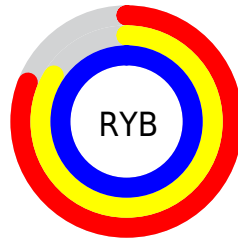

## Conversions Part 2

<b>Format</b>	<b>Color</b>
R <sub>Y</sub> B	207, 215, 255
Decimal	13621503
CIE Lab	86.80, 4.83, -20.00
CIE LCh	87, 20.578, 283.582
Yxy	69.5971, 0.2820, 0.2871
Android (android.graphics.Color)	4291811583 (0xFFCFD8FF)
YUV	217.7550, 18.3618, -9.4321
Hunter-Lab	83.4249, 0.2258, -15.8277

# Details

The RGB color `207, 216, 255` is a light color, and the websafe version is hex `CCCCFF`. A complement of this color would be `255, 246, 207`, and the grayscale version is `218, 218, 218`.

A 20% lighter version of the original color is `255, 255, 255`, and `152, 161, 198` is the 20% darker color. If you saturate the color by 10%, you get `181, 195, 255`, and if you desaturate by 10%, it is `233, 237, 255`.

# Distribution

- Red (81%)
- Green (85%)
- Blue (100%)

- Red (81%)
- Yellow (84%)
- Blue (100%)

- Cyan (19%)
- Magenta (15%)
- Yellow (0%)
- Black (0%)

- Cyan (19%)
- Magenta (15%)
- Yellow (0%)