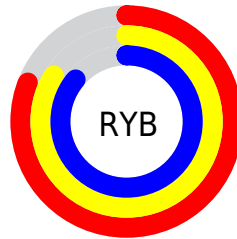

- Red (81%)
- Yellow (84%)
- Blue (86%)