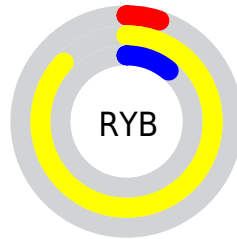

Red (5%)

Yellow (87%)

Blue (11%)