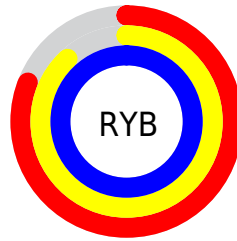

- Red (81%)
- Yellow (88%)
- Blue (100%)