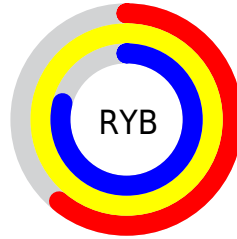

- Red (61%)
- Yellow (99%)
- Blue (79%)