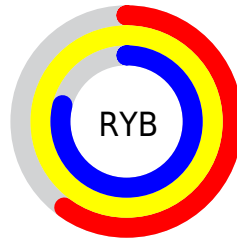

- Red (60%)
- Yellow (100%)
- Blue (79%)