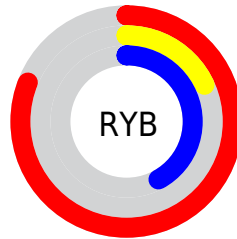

A 20% lighter version of the original color is **255, 107, 158**, and **147, 0, 60** is the 20% darker color. If you saturate the color by 10%, you get **207, 25, 94**, and if you desaturate by 10%, it is **207, 67, 120**.

# Distribution

Red (81%)

Green (18%)

Blue (42%)

Red (81%)

Yellow (18%)

Blue (42%)

Cyan (0%)