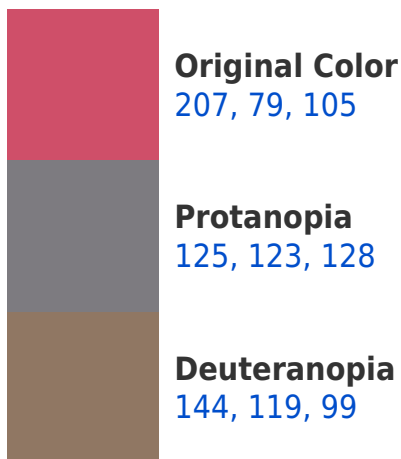

79, 171, 207

105, 94, 96

168, 0, 34

41, 0, 8

Previews

White Background

This preview shows how the RGB color 207, 79, 105 looks on a white background.

Color Contrast Check

RGB 207, 79, 105 Background

This preview shows how black text looks on a background with the RGB color 207, 79, 105.

This preview shows how white text looks on a background with the RGB color 207, 79, 105.

Dichromacy

Tritanopia
206, 82, 87

Trichromacy

Original Color

207, 79, 105

Protanomaly

155, 107, 120

Deuteranomaly

167, 104, 101

Tritanomaly

206, 81, 94

Monochromacy

Original Color

207, 79, 105

Achromatopsia

120, 120, 120