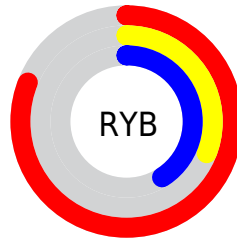

- Red (81%)
- Yellow (31%)
- Blue (41%)