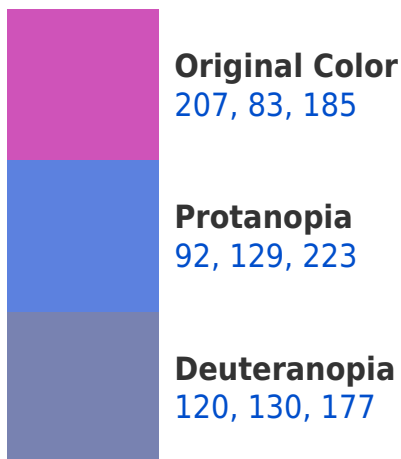

A 20% lighter version of the original color is **255, 139, 241**, and **150, 18, 132** is the 20% darker color. If you saturate the color by 10%, you get **207, 62, 181**, and if you desaturate by 10%, it is **207, 104, 189**.

83, 207, 166

105, 94, 103

168, 0, 138

41, 0, 34

Previews

White Background

This preview shows how the RGB color 207, 83, 185 looks on a white background.

Color Contrast Check

RGB 207, 83, 185 Background

This preview shows how black text looks on a background with the RGB color 207, 83, 185.

This preview shows how white text looks on a background with the RGB color 207, 83, 185.

Dichromacy

Tritanopia
199, 103, 110

Trichromacy

Original Color

207, 83, 185

Protanomaly

134, 112, 209

Deuteranomaly