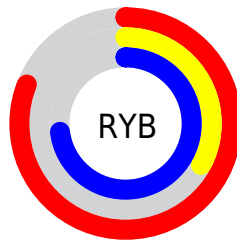

- Red (81%)
- Yellow (33%)
- Blue (73%)