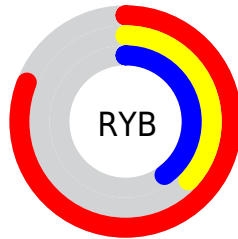

- Red (81%)
- Yellow (37%)
- Blue (40%)