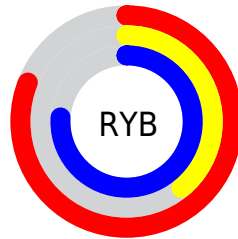

Red (81%)

Yellow (39%)

Blue (76%)