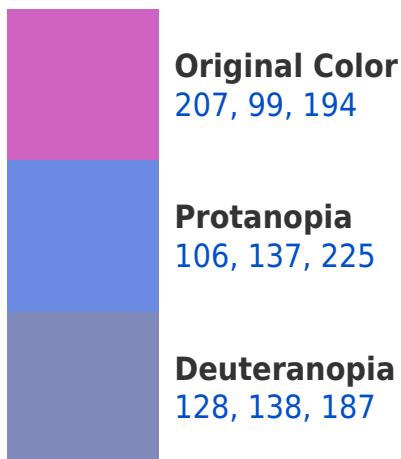

A 20% lighter version of the original color is **255, 154, 251**, and **150, 44, 140** is the 20% darker color. If you saturate the color by 10%, you get **207, 78, 192**, and if you desaturate by 10%, it is **207, 120, 196**.

Any Text WCAG AAA × Fail

If you want to check with other color combinations, try the [Color Contrast Checker](#).

RGB 207, 99, 194 Background

This preview shows how black text looks on a background with the RGB color 207, 99, 194.

This preview shows how white text looks on a background with the RGB color 207, 99, 194.

Color Blindness Simulation

Color vision deficiency is a very complex topic, and I could not describe the different causes any better than Wikipedia does, so if you want to learn more, you should check out their [article about color blindness](#).

Dichromacy

Tritanopia
199, 116, 124

Trichromacy

Original Color

207, 99, 194

Protanomaly

143, 123, 214

Deuteranomaly