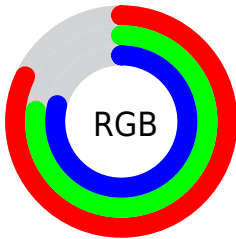

Distribution

- Red (82%)
- Green (77%)
- Blue (79%)