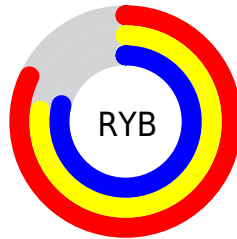

- Red (82%)
- Yellow (77%)
- Blue (79%)