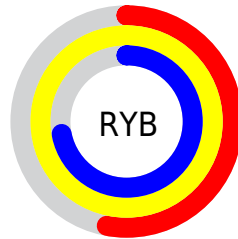

- Red (53%)
- Yellow (100%)
- Blue (72%)