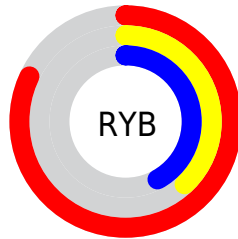

- Red (82%)
- Yellow (38%)
- Blue (42%)