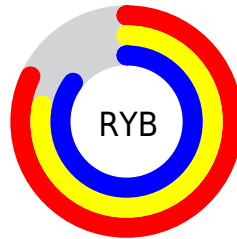

Red (82%)

Yellow (78%)

Blue (85%)