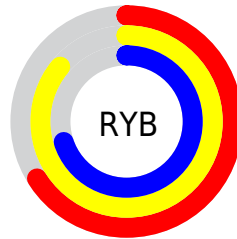

- Red (66%)
- Yellow (86%)
- Blue (70%)