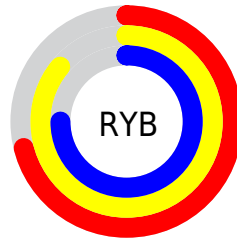

- Red (71%)
- Yellow (86%)
- Blue (75%)