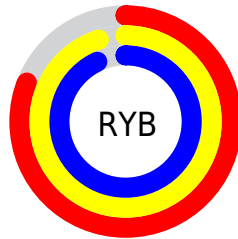

- Red (81%)
- Yellow (95%)
- Blue (93%)