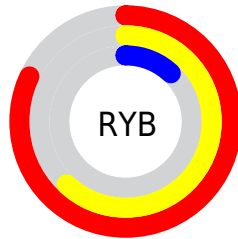

- Red (82%)
- Yellow (62%)
- Blue (12%)