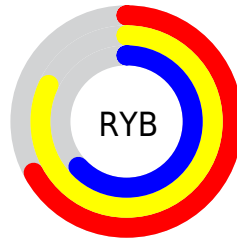

- Red (67%)
- Yellow (82%)
- Blue (63%)