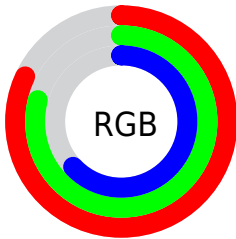

Distribution

- Red (82%)
- Green (79%)
- Blue (63%)