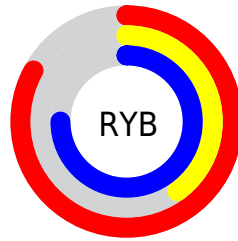

- Red (83%)
- Yellow (40%)
- Blue (75%)