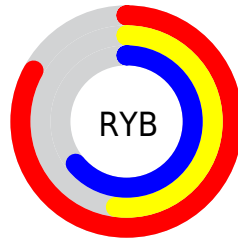

Details

The RGB color **211, 133, 162** is a light color, and the websafe version is hex **CC6699**. A complement of this color would be **133, 211, 182**, and the grayscale version is **160, 160, 160**.

A 20% lighter version of the original color is **255, 187, 217**, and **155, 82, 110** is the 20% darker color. If you saturate the color by 10%, you get **211, 112, 149**, and if you desaturate by 10%, it is **211, 154, 175**.

Distribution

Red (83%)

Green (52%)

Blue (64%)

Red (83%)

Yellow (52%)

Blue (64%)

Cyan (0%)