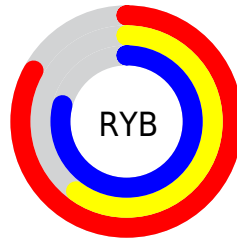

- Red (83%)
- Yellow (60%)
- Blue (79%)