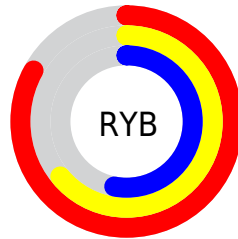

- Red (83%)
- Yellow (64%)
- Blue (53%)