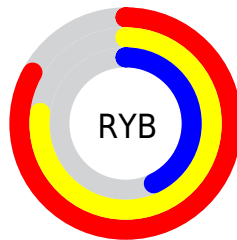

Details

The RGB color **211, 156, 109** is a light color, and the websafe version is hex **CC9966**. A complement of this color would be **109, 164, 211**, and the grayscale version is **167, 167, 167**.

A 20% lighter version of the original color is **255, 211, 161**, and **154, 105, 60** is the 20% darker color. If you saturate the color by 10%, you get **211, 145, 88**, and if you desaturate by 10%, it is **211, 167, 130**.

Distribution

Red (83%)

Green (61%)

Blue (43%)

Red (83%)

Yellow (77%)

Blue (43%)

Cyan (0%)