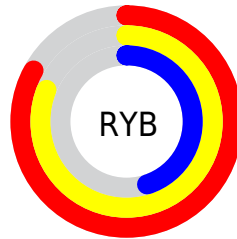

Details

The RGB color **211, 162, 115** is a light color, and the websafe version is hex **CC9966**. A complement of this color would be **115, 164, 211**, and the grayscale version is **172, 172, 172**.

A 20% lighter version of the original color is **255, 217, 167**, and **154, 110, 66** is the 20% darker color. If you saturate the color by 10%, you get **211, 151, 94**, and if you desaturate by 10%, it is **211, 173, 136**.

Distribution

Red (83%)

Green (64%)

Blue (45%)

Red (83%)

Yellow (81%)

Blue (45%)

Cyan (0%)