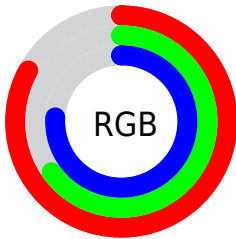

Distribution

Red (83%)

Green (65%)

Blue (76%)