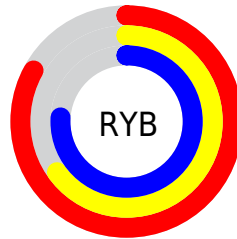

Red (83%)

Yellow (65%)

Blue (76%)