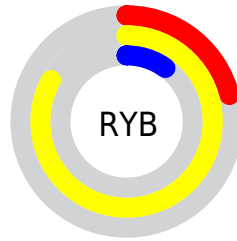

- Red (21%)
- Yellow (83%)
- Blue (10%)