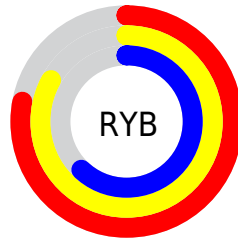

- Red (78%)
- Yellow (83%)
- Blue (62%)