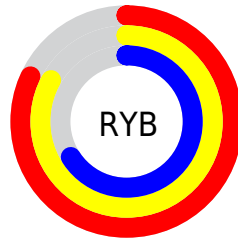

Red (82%)

Yellow (83%)

Blue (66%)