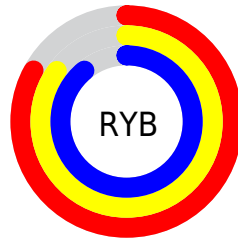

- Red (83%)
- Yellow (85%)
- Blue (89%)