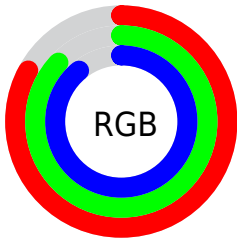

Distribution

- Red (83%)
- Green (87%)
- Blue (89%)