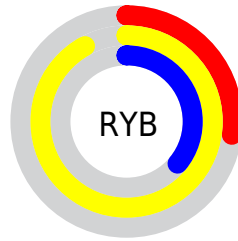

Details

The RGB color **211, 234, 70** is a light color, and the websafe version is hex **FFFF66**. The color can be described as light muted yellow. A complement of this color would be **93, 70, 234**, and the grayscale version is **209, 209, 209**.

A 20% lighter version of the original color is **255, 255, 128**, and **153, 178, 0** is the 20% darker color. If you saturate the color by 10%, you get **208, 234, 47**, and if you desaturate by 10%, it is **214, 234, 93**.

Distribution

Red (83%)

Green (92%)

Blue (27%)

Red (27%)

Yellow (92%)

Blue (36%)

Cyan (10%)