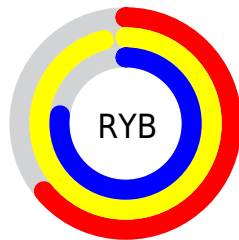

- Red (64%)
- Yellow (96%)
- Blue (77%)