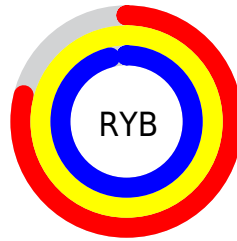

- Red (79%)
- Yellow (99%)
- Blue (96%)