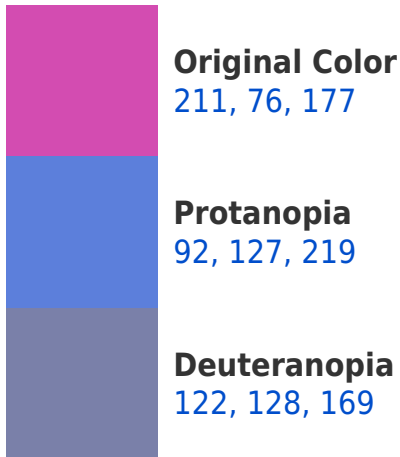

A 20% lighter version of the original color is **255, 133, 233**, and **153, 0, 124** is the 20% darker color. If you saturate the color by 10%, you get **211, 55, 172**, and if you desaturate by 10%, it is **211, 97, 182**.

Any Text WCAG AAA × Fail

If you want to check with other color combinations, try the [Color Contrast Checker](#).

RGB 211, 76, 177 Background

This preview shows how black text looks on a background with the RGB color 211, 76, 177.

This preview shows how white text looks on a background with the RGB color 211, 76, 177.

Color Blindness Simulation

Color vision deficiency is a very complex topic, and I could not describe the different causes any better than Wikipedia does, so if you want to learn more, you should check out their [article about color blindness](#).

Dichromacy

Tritanopia
204, 96, 103

Trichromacy

Original Color

211, 76, 177

Protanomaly

135, 108, 204

Deuteranomaly