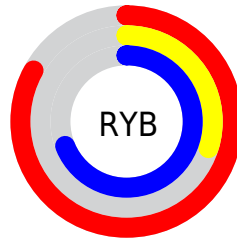

Red (83%)

Yellow (30%)

Blue (69%)