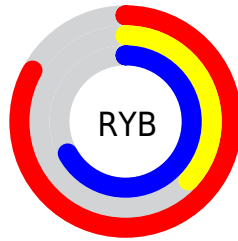

- Red (83%)
- Yellow (37%)
- Blue (67%)