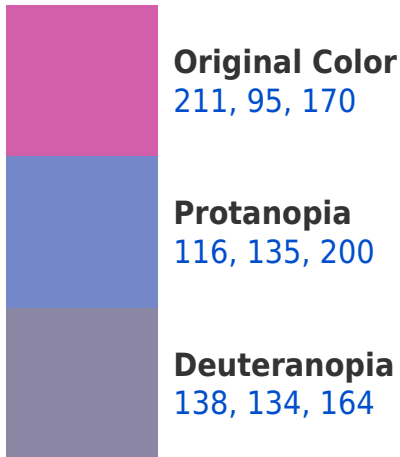

# Black Background

This preview shows how the RGB color 211, 95, 170 looks on a black background.

## RGB 211, 95, 170 Background

This preview shows how black text looks on a background with the RGB color 211, 95, 170.

This preview shows how white text looks on a background with the RGB color 211, 95, 170.

## Dichromacy

**Tritanopia**  
206, 107, 115

# Trichromacy

**Original Color**

211, 95, 170

**Protanomaly**

151, 120, 189

**Deuteranomaly**

165, 120, 166

**Tritanomaly**