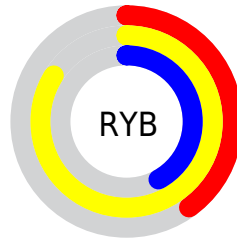

- Red (40%)
- Yellow (84%)
- Blue (42%)