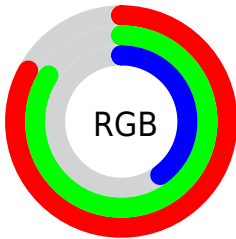

Distribution

- Red (83%)
- Green (84%)
- Blue (40%)