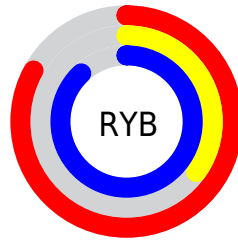

- Red (83%)
- Yellow (35%)
- Blue (88%)