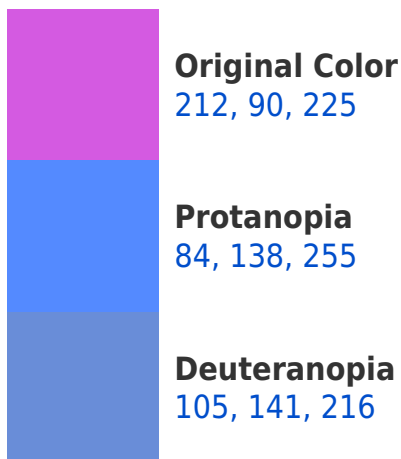

A 20% lighter version of the original color is **255, 146, 255**, and **154, 27, 169** is the 20% darker color. If you saturate the color by 10%, you get **210, 68, 225**, and if you desaturate by 10%, it is **214, 113, 225**.

90, 225, 144

112, 101, 102

176, 0, 17

48, 0, 5

Previews

White Background

This preview shows how the RGB color 212, 90, 225 looks on a white background.

Color Contrast Check

RGB 212, 90, 225 Background

This preview shows how black text looks on a background with the RGB color 212, 90, 225.

This preview shows how white text looks on a background with the RGB color 212, 90, 225.

Dichromacy

Tritanopia
199, 118, 126

Trichromacy

Original Color

212, 90, 225

Protanomaly

131, 121, 244

Deuteranomaly