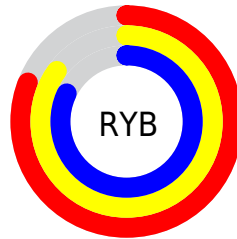

- Red (81%)
- Yellow (85%)
- Blue (82%)