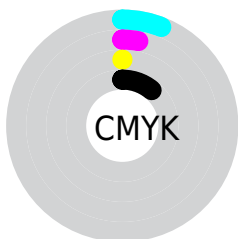

Details

The RGB color **213, 219, 226** is a light color, and the websafe version is hex **CCCCCC**. A complement of this color would be **226, 220, 213**, and the grayscale version is **218, 218, 218**.

A 20% lighter version of the original color is **255, 255, 255**, and **158, 164, 171** is the 20% darker color. If you saturate the color by 10%, you get **190, 207, 226**, and if you desaturate by 10%, it is **236, 231, 226**.

Distribution

- Red (84%)
- Green (86%)
- Blue (89%)

- Red (84%)
- Yellow (85%)
- Blue (89%)

- Cyan (6%)
- Magenta (3%)
- Yellow (0%)
- Black (11%)

- Cyan (16%)
- Magenta (14%)
- Yellow (11%)

Brightness & Saturation Gradients