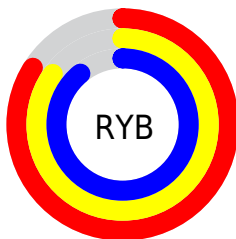

- Red (84%)
- Yellow (85%)
- Blue (89%)